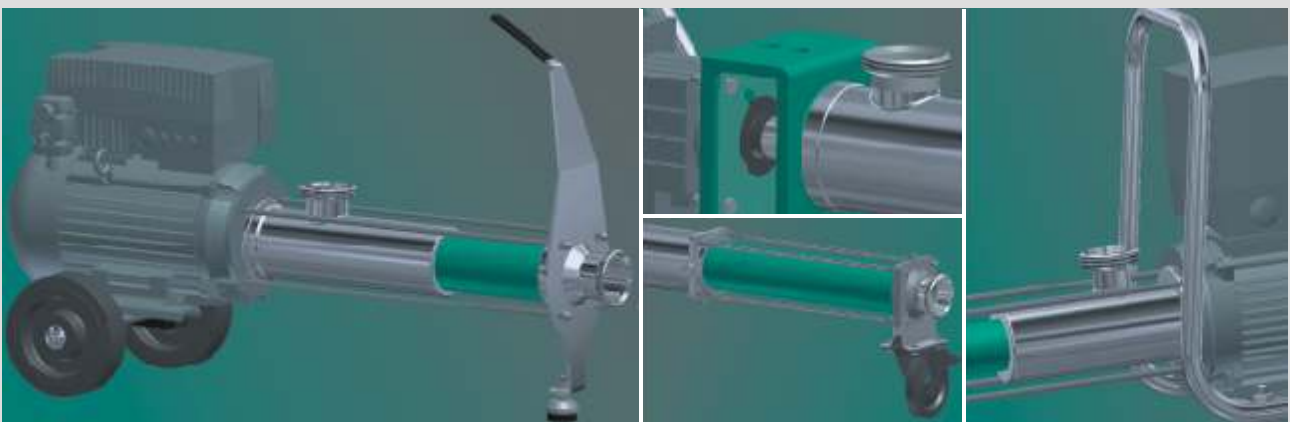

NETZSCH

NEMO[®] Beverage Pumps Smooth Conveyance at universal Use

The heart of your process. ■

NEMO® Beverage Pumps

Features and Product Programme Overview

Universal Use

The strength of the new NEMO® Beverage Pump is the universal use in wine-growing, wine production, sweet must production, breweries, distilleries and in beverage production.

Wide Range of Applications

The pumps are specifically used for products with the following characteristics:

- Low to high viscosity
- Shear-sensitive
- High solids content (such as fruit pulp and stone fruit) and free of solids

Large Range of Capacities and Pressures

- Capacities from 500 up to 32000 l/h
- Differential pressure of 0 up to 4 (6) bar

Advantages

- Smooth and reliable conveyance due to low pump speed
- Infinitely variable flow rate by integrated speed control in the drive by a frequency inverter
- Portable and mobile version provides flexibility
- Variable, modular design
- Contact parts completely in CrNiMo steel
- Stator in food quality (BfR)
- Connections according to DIN 11851 – a variety of other local connections available
- High suction capability
- Service-friendly